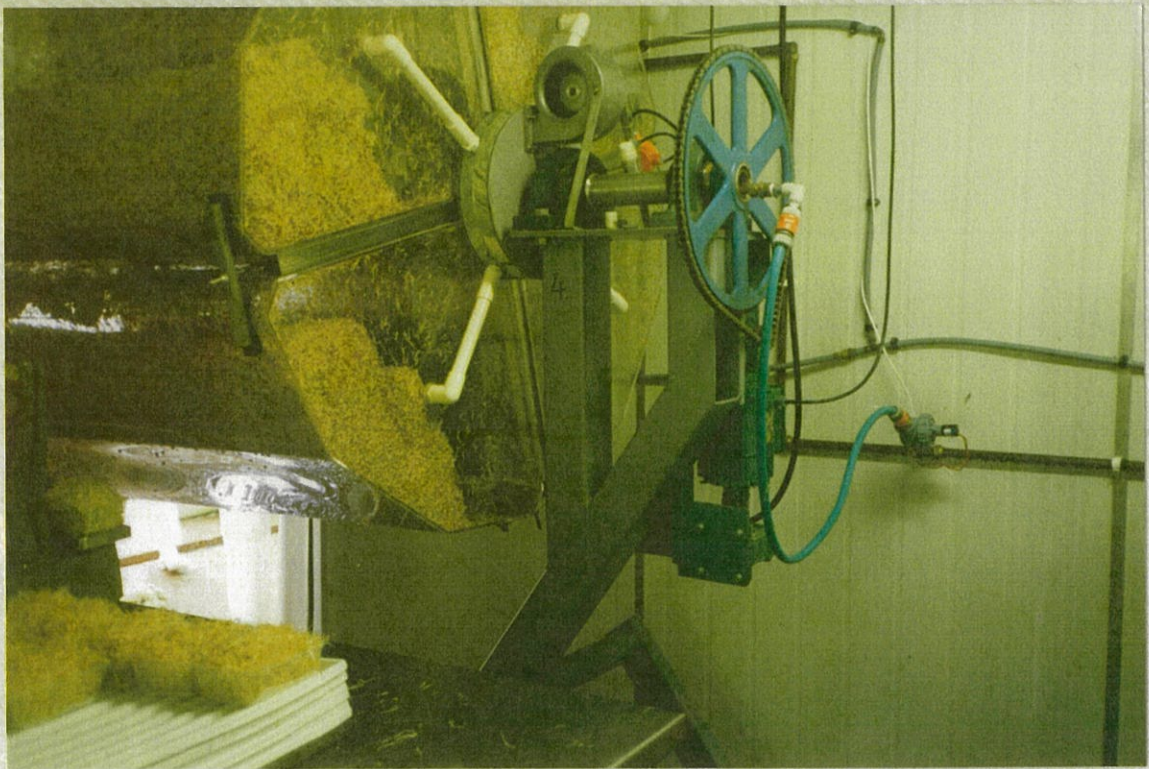

1987/88
Sun Sprouts first RDS
manufactured on site by
James Wotherspoon in our
new 1000 sq ft growing module
completed in time for our best
ever Christmas party!

Jan 1988
Shows construction of our
own design Rotary tray
system.

Back view of our design
shows chain drive of a
dual motor set up via a
cam clutch. This allowed
switching from 1 rev/hr growing
speed to 20 rpm harvesting speed.